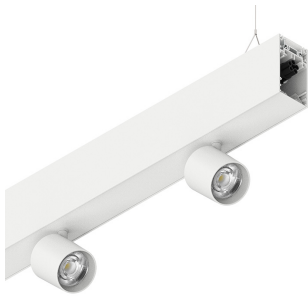

HERO B

1087C9.01

novalux
ITALIAN LIGHTING DESIGN SINCE 1948

Features

Use: Indoor
Type of installation: SUSPENDED
Emission: DIRECT/INDIRECT
Optics: SPOT
Beam: 34°
Colour: WHITE
Dimming: PUSH
Emergency: NO
L: 1120mm
A: 53mm
H: 92mm
Made in: ITALY
Warranty: 5 years
Weight: 2.5kg

Tech data

Luminaire input power: 48.5W
Luminaire luminous flux: 4220lm
Direct luminous flux: 2144lm
Indirect luminous flux: 2076lm
IP: 40
Insulation class: I
No. of driver per product: 2
Supply voltage: 220-240V 50/60Hz
SELV: Si