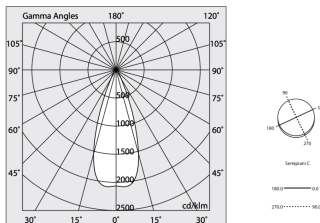

Novalux S.r.l. via Marzabotto, 2 40050 Funo di Argelato (BO) Italy
Tel: +39 051 860558 · Fax +39 051 6647859 · Mail: info@novalux.it · VAT number 00536541204 · novalux.com
Company subject to the management and coordination by SLV GmbH

This technical data sheet is owned by Novalux S.r.l., all rights reserved. Novalux S.r.l. reserves the right to make changes without prior notice.
Last update: 6/8/2025, 13:04:03