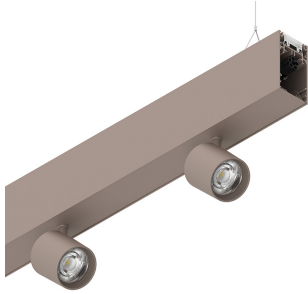

# HERO B

1087C9.21

**novalux**  
ITALIAN LIGHTING DESIGN SINCE 1948

## Features

Use: Indoor  
Type of installation: SUSPENDED  
Emission: DIRECT/INDIRECT  
Optics: SPOT  
Beam: 34°  
Colour: CAPPUCCINO  
Dimming: PUSH  
Emergency: NO  
L: 1120mm  
A: 53mm  
H: 92mm  
Made in: ITALY  
Warranty: 5 years  
Weight: 2.5kg