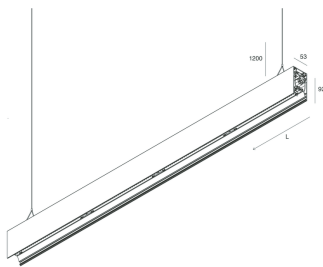

HERO B

1087D3.01 + 108903.99

HERO B: EM 67W 3K 1680 DALI BIA + HERO: DIFF. OPALE PER 1680

novalux
ITALIAN LIGHTING DESIGN SINCE 1948

Features

Use: Indoor
Type of installation: SUSPENDED
Emission: DIRECT
Optics: OPAL
Colour: WHITE
Dimming: DALI
Emergency: Autonomy 1h/Recharge time 12h
L: 1680mm
A: 53mm
H: 92mm
Made in: ITALY
Warranty: 5 years except battery

Tech data

Luminaire input power: 74.9W
Luminaire luminous flux: 6450lm
Indirect luminous flux: 3537lm
Luminous flux in emergency: 10%
IP: 40
Insulation class: I
No. of driver per product: 2
Supply voltage: 220-240V 50/60Hz
SELV: Si

Source

Light source: LED
Source power: 67W
Colour temperature: 3000K
CRI: >90
Colour tolerance: 3 Step MacAdam
LED lifespan: 50000h L90 B10

Compliance

CEI EN 60598-1:2021 + A11:2023, CEI EN 60598-2-1:2022, CEI EN 60598-2-22:2023

Standards

Photobiological risk: RISK GROUP 0 Certified fixture in EXEMPT GROUP, in accordance with CEI EN 62471:2010-01, IEC TR 62778:2014.
CAM edilizia: The product complies with the requirements for public buildings, ministerial decree of 23rd June 2022 n.256.

[HERO B: View more product info](#)

Novalux S.r.l. via Marzabotto, 2 40050 Funo di Argelato (BO) Italy
Tel: +39 051 860558 · Fax +39 051 6647859 · Mail: info@novalux.it · VAT number 00536541204 · novalux.com
Company subject to the management and coordination by SLV GmbH

This technical data sheet is owned by Novalux S.r.l., all rights reserved. Novalux S.r.l. reserves the right to make changes without prior notice.
Last update: 6/8/2025, 13:08:49