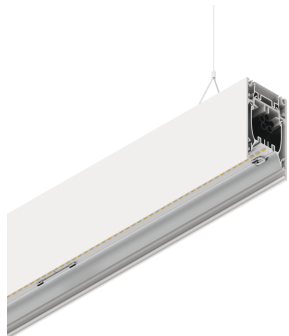

HERO B

1087D3.01 + 108903.99

HERO B: EM 67W 3K 1680 DALI BIA + HERO: DIFF. OPALE PER 1680

novalux
ITALIAN LIGHTING DESIGN SINCE 1948

Features

Use: Indoor
Type of installation: SUSPENDED
Emission: DIRECT
Optics: OPAL
Colour: WHITE
Dimming: DALI
Emergency: Autonomy 1h/Recharge time 12h
L: 1680mm
A: 53mm
H: 92mm
Made in: ITALY
Warranty: 5 years except battery

Tech data

Luminaire input power: 74.9W
Luminaire luminous flux: 6450lm
Indirect luminous flux: 3537lm
Luminous flux in emergency: 10%
IP: 40
Insulation class: I
No. of driver per product: 2
Supply voltage: 220-240V 50/60Hz
SELV: Si