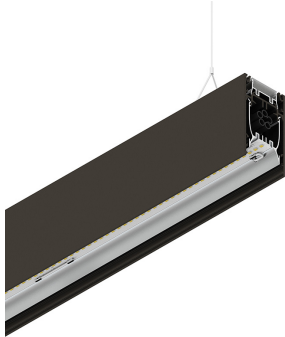

HERO B

1087D6.20 + 108903.99

HERO B: EM 67W 2.7K 1680 PUSH CAF + HERO: DIFF. OPALE PER 1680

novalux
ITALIAN LIGHTING DESIGN SINCE 1948

Features

Use: Indoor
Type of installation: SUSPENDED
Emission: DIRECT
Optics: OPAL
Colour: CAFFE
Dimming: PUSH
Emergency: Autonomy 1h/Recharge time 12h
L: 1680mm
A: 53mm
H: 92mm
Made in: ITALY
Warranty: 5 years except battery

Tech data

Luminaire input power: 74.9W
Luminaire luminous flux: 6322lm
Indirect luminous flux: 3459lm
Luminous flux in emergency: 10%
IP: 40
Insulation class: I
No. of driver per product: 2
Supply voltage: 220-240V 50/60Hz
SELV: Si