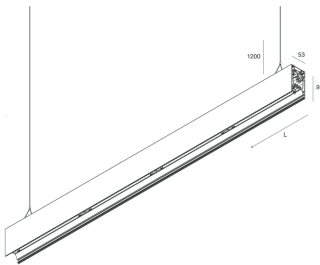

HERO B

1087D6.20 + 108903.99

HERO B: EM 67W 2.7K 1680 PUSH CAF + HERO: DIFF. OPALE PER 1680

novalux
ITALIAN LIGHTING DESIGN SINCE 1948

Features

Use: Indoor
Type of installation: SUSPENDED
Emission: DIRECT
Optics: OPAL
Colour: CAFFE
Dimming: PUSH
Emergency: Autonomy 1h/Recharge time 12h
L: 1680mm
A: 53mm
H: 92mm
Made in: ITALY
Warranty: 5 years except battery

HERO B: EM 67W 2.7K 1680 PUSH CAF + HERO: DIFF. OPALE PER 1680

novalux
ITALIAN LIGHTING DESIGN SINCE 1948

Features

Use: Indoor
Optics: OPAL
L: 1680mm
A: 48mm
H: 6mm
Made in: ITALY
Warranty: 5 years
Weight: 0.4kg