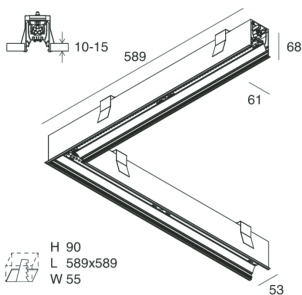

HERO C

108813.02 + 108908.99

HERO C: ANG.SX 24W 2.7K 593 NE + HERO: ANG.N.2 DIFF.OPALE PER 589

novalux
ITALIAN LIGHTING DESIGN SINCE 1948

Features

Use: Indoor
Type of installation: RECESSED INTO PLASTERBOARD
Emission: DIRECT
Optics: OPAL
Colour: BLACK
Dimming: ON/OFF
Emergency: NO
L: 589x589mm
A: 61mm
H: 68mm
Made in: ITALY
Warranty: 5 years
Weight: 2.1kg

HERO C: ANG.SX 24W 2.7K 593 NE + HERO: ANG.N.2 DIFF.OPALE PER 589

novalux
ITALIAN LIGHTING DESIGN SINCE 1948

Features

Use: Indoor
Optics: OPAL
L: 589x589mm
A: 48mm
H: 6mm
Made in: ITALY
Warranty: 5 years
Weight: 0.2kg