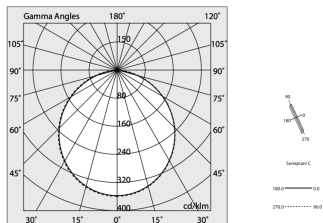

HERO C

108813.02 + 108908.99

HERO C: ANG.SX 24W 2.7K 593 NE + HERO: ANG.N.2 DIFF.OPALE PER 589

novalux
ITALIAN LIGHTING DESIGN SINCE 1948

Features

Use: Indoor
Type of installation: RECESSED INTO PLASTERBOARD
Emission: DIRECT
Optics: OPAL
Colour: BLACK
Dimming: ON/OFF
Emergency: NO
L: 589x589mm
A: 61mm
H: 68mm
Made in: ITALY
Warranty: 5 years
Weight: 2.1kg

HERO C: ANG.SX 24W 2.7K 593 NE + HERO: ANG.N.2 DIFF.OPALE PER 589

novalux
ITALIAN LIGHTING DESIGN SINCE 1948

Features

Use: Indoor
Optics: OPAL
L: 589x589mm
A: 48mm
H: 6mm
Made in: ITALY
Warranty: 5 years
Weight: 0.2kg