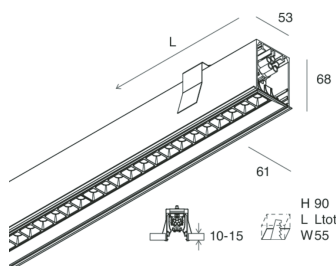

HERO C

108822.01

novalux

ITALIAN LIGHTING DESIGN SINCE 1948

Features

Use: Indoor
Type of installation: RECESSED INTO PLASTERBOARD
Emission: DIRECT
Optics: MICRO OPTICS
Colour: WHITE
Dimming: ON/OFF
Emergency: NO
L: 1428mm
A: 61mm
H: 68mm
Made in: ITALY
Warranty: 5 years
Weight: 4.2kg