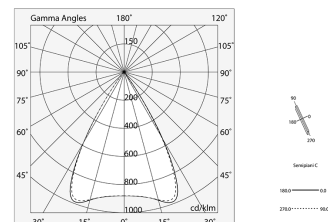

HERO C

108822.01

novalux

ITALIAN LIGHTING DESIGN SINCE 1948

Features

Use: Indoor
Type of installation: RECESSED INTO PLASTERBOARD
Emission: DIRECT
Optics: MICRO OPTICS
Colour: WHITE
Dimming: ON/OFF
Emergency: NO
L: 1428mm
A: 61mm
H: 68mm
Made in: ITALY
Warranty: 5 years
Weight: 4.2kg