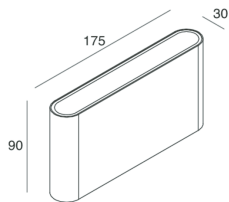

[SOLE: View more product info](#)