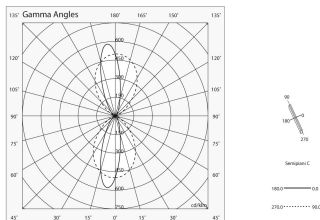

[SOLE: View more product info](#)