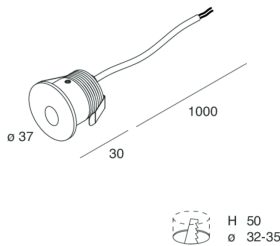

Standards

Photobiological risk: RISK GROUP 0 Certified fixture in EXEMPT GROUP, in accordance with CEI EN 62471:2010-01, IEC TR 62778:2014.

[NEWSTEP: View more product info](#)