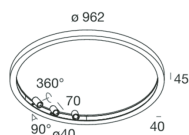

Novalux S.r.l. via Marzabotto, 2 40050 Funo di Argelato (BO) Italy
Tel: +39 051 860558 · Fax +39 051 6647859 · Mail: info@novalux.it · VAT number 00536541204 · novalux.com
Company subject to the management and coordination by SLV GmbH

This technical data sheet is owned by Novalux S.r.l., all rights reserved. Novalux S.r.l. reserves the right to make changes without prior notice.
Last update: 6/8/2025, 12:51:45