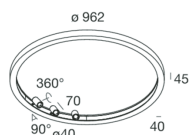

## Features

Use: Indoor  
Type of installation: SUSPENDED, CEILING MOUNTED  
Emission: INTERNAL  
Optics: OPALE/SPOT  
Beam: 40°  
Colour: WHITE  
Dimming: WITH ACCESSORY  
Emergency: NO  
L: Ø 962mm  
A: 40mm  
H: 45mm  
Made in: ITALY  
Warranty: 5 years  
Weight: 6.8kg