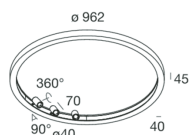

HALOS SPOT

109709.21

novalux

ITALIAN LIGHTING DESIGN SINCE 1948

Features

Use: Indoor
Type of installation: SUSPENDED, CEILING MOUNTED
Emission: INTERNAL
Optics: OPALE/SPOT
Beam: 20°
Colour: CAPPUCCINO
Dimming: WITH ACCESSORY
Emergency: NO
L: Ø 962mm
A: 40mm
H: 45mm
Made in: ITALY
Warranty: 5 years
Weight: 6.8kg