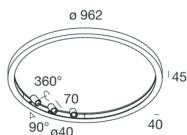

HALOS SPOT

109710.20

novalux
ITALIAN LIGHTING DESIGN SINCE 1948

Features

Use: Indoor
Type of installation: SUSPENDED, CEILING MOUNTED
Emission: INTERNAL
Optics: OPALE/SPOT
Beam: 40°
Colour: CAFFE
Dimming: WITH ACCESSORY
Emergency: NO
L: Ø 962mm
A: 40mm
H: 45mm
Made in: ITALY
Warranty: 5 years
Weight: 6.8kg