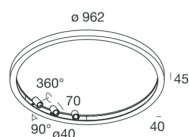

HALOS SPOT

109711.21

novalux
ITALIAN LIGHTING DESIGN SINCE 1948

Features

Use: Indoor
Type of installation: SUSPENDED, CEILING MOUNTED
Emission: INTERNAL
Optics: OPALE/SPOT
Beam: 20°
Colour: CAPPUCCINO
Dimming: WITH ACCESSORY
Emergency: NO
L: Ø 962mm
A: 40mm
H: 45mm
Made in: ITALY
Warranty: 5 years
Weight: 6.8kg