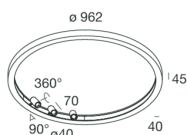

HALOS SPOT

109712.01

novalux
ITALIAN LIGHTING DESIGN SINCE 1948

Features

Use: Indoor
Type of installation: SUSPENDED, CEILING MOUNTED
Emission: INTERNAL
Optics: OPALE/SPOT
Beam: 40°
Colour: WHITE
Dimming: WITH ACCESSORY
Emergency: NO
L: Ø 962mm
A: 40mm
H: 45mm
Made in: ITALY
Warranty: 5 years
Weight: 6.8kg