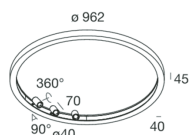

HALOS SPOT

109712.21

novalux
ITALIAN LIGHTING DESIGN SINCE 1948

Features

Use: Indoor
Type of installation: SUSPENDED, CEILING MOUNTED
Emission: INTERNAL
Optics: OPALE/SPOT
Beam: 40°
Colour: CAPPUCCINO
Dimming: WITH ACCESSORY
Emergency: NO
L: Ø 962mm
A: 40mm
H: 45mm
Made in: ITALY
Warranty: 5 years
Weight: 6.8kg