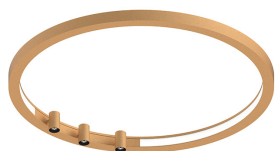

HALOS SPOT

109712.22

novalux
ITALIAN LIGHTING DESIGN SINCE 1948

Features

Use: Indoor
Type of installation: SUSPENDED, CEILING MOUNTED
Emission: INTERNAL
Optics: OPALE/SPOT
Beam: 40°
Colour: GOLD
Dimming: WITH ACCESSORY
Emergency: NO
L: Ø 962mm
A: 40mm
H: 45mm
Made in: ITALY
Warranty: 5 years
Weight: 6.8kg