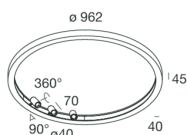

HALOS SPOT

109712.22

novalux
ITALIAN LIGHTING DESIGN SINCE 1948

Features

Use: Indoor
Type of installation: SUSPENDED, CEILING MOUNTED
Emission: INTERNAL
Optics: OPALE/SPOT
Beam: 40°
Colour: GOLD
Dimming: WITH ACCESSORY
Emergency: NO
L: Ø 962mm
A: 40mm
H: 45mm
Made in: ITALY
Warranty: 5 years
Weight: 6.8kg