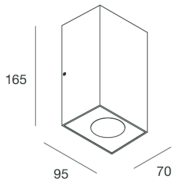

Compliance

CEI EN 60598-1:2021 + A11:2023, CEI EN 60598-2-1:2022

[SOAP: View more product info](#)

Novalux S.r.l. via Marzabotto, 2 40050 Funo di Argelato (BO) Italy
Tel: +39 051 860558 · Fax +39 051 6647859 · Mail: info@novalux.it · VAT number 00536541204 · novalux.com
Company subject to the management and coordination by SLV GmbH

This technical data sheet is owned by Novalux S.r.l., all rights reserved. Novalux S.r.l. reserves the right to make changes without prior notice.
Last update: 6/8/2025, 12:52:40