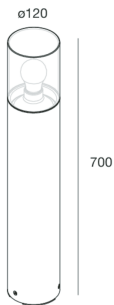

Compliance

CEI EN 60598-1:2021 + A11:2023, CEI EN 60598-2-1:2022

[GLASS: View more product info](#)

Novalux S.r.l. via Marzabotto, 2 40050 Funo di Argelato (BO) Italy
Tel: +39 051 860558 · Fax +39 051 6647859 · Mail: info@novalux.it · VAT number 00536541204 · novalux.com
Company subject to the management and coordination by SLV GmbH

This technical data sheet is owned by Novalux S.r.l., all rights reserved. Novalux S.r.l. reserves the right to make changes without prior notice.
Last update: 6/8/2025, 12:52:46