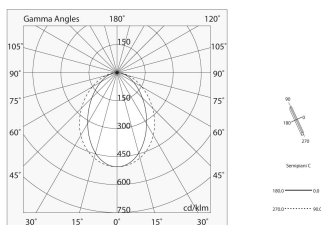

Features

Use: Indoor
Dimming: WITH ACCESSORY
Emergency: NO
Made in: ITALY
Warranty: 5 years
Weight: 0.03kg

Tech data

Luminaire luminouse flux: 862lm
Insulation class: III
Supply voltage: 48 Vdc

Source

Light source: LED
Source power: 6.6W
Colour temperature: 2700K
CRI: >90
LED lifespan: 50000h L80 B20

Compliance

CEI EN 60598-1:2021 + A11:2023, CEI EN 60598-2-1:2022

Standards

CAM edilizia: The product complies with the requirements for public buildings, ministerial decree of 23rd June 2022 n.256.

[DOMYNOS: View more product info](#)