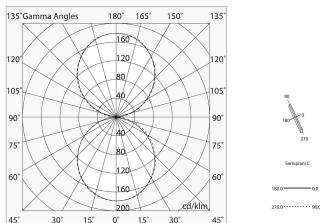

Features

Use: Indoor
Type of installation: WALL
Emission: DIRECT/INDIRECT
Optics: OPAL
Colour: BLACK
Dimming: ON/OFF
Emergency: NO
L: 625x625mm
A: 37mm
H: 106mm
Made in: ITALY
Warranty: 5 years

Tech data

Luminaire input power: 50W
Luminaire luminous flux: 2904lm
IP: 40
Insulation class: I
No. of driver per product: 1
Supply voltage: 220-240V 50/60Hz
SELV: Si

Source

Light source: LED
Source power: 2x23W
Source luminous flux: 7312lm
Colour temperature: 3000K
CRI: >90
Colour tolerance: 3 Step MacAdam
LED lifespan: 50000h L90 B10

Compliance

CEI EN 60598-1:2021 + A11:2023, CEI EN 60598-2-1:2022

Standards

Photobiological risk: RISK GROUP 0 Certified fixture in EXEMPT GROUP, in accordance with CEI EN 62471:2010-01, IEC TR 62778:2014.

CAM edilizia: The product complies with the requirements for public buildings, ministerial decree of 23rd June 2022 n.256.

[RECTA: View more product info](#)