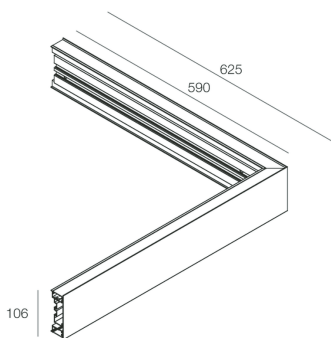

Features

Use: Indoor
Type of installation: WALL
Emission: DIRECT/INDIRECT
Optics: OPAL
Colour: CAPPUCCINO
Dimming: ON/OFF
Emergency: NO
L: 625x625mm
A: 37mm
H: 106mm
Made in: ITALY
Warranty: 5 years

Tech data

Luminaire input power: 50W
Luminaire luminous flux: 3020lm
IP: 40
Insulation class: I
No. of driver per product: 1
Supply voltage: 220-240V 50/60Hz
SELV: Si

Source

Light source: LED
Source power: 2x23W
Source luminous flux: 7608lm
Colour temperature: 4000K
CRI: >90
Colour tolerance: 3 Step MacAdam
LED lifespan: 50000h L90 B10

Compliance

CEI EN 60598-1:2021 + A11:2023, CEI EN 60598-2-1:2022

Standards

Photobiological risk: RISK GROUP 0 Certified fixture in EXEMPT GROUP, in accordance with CEI EN 62471:2010-01, IEC TR 62778:2014.

CAM edilizia: The product complies with the requirements for public buildings, ministerial decree of 23rd June 2022 n.256.

[RECTA: View more product info](#)