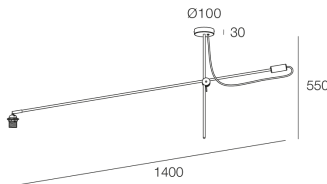

MISS PL

111601.01

novalux
ITALIAN LIGHTING DESIGN SINCE 1948

Features

Use: Indoor
Type of installation: CEILING MOUNTED
Colour: WHITE
L: 1400mm
H: 550mm
Made in: EU
Warranty: 5 years

Tech data

Insulation class: I
Supply voltage: 220-230V 50/60 Hz

Source

Socket: E27 (lamp not included)
Source power: MAX 25W LED

[MISS PL : View more product info](#)

Novalux S.r.l. via Marzabotto, 2 40050 Funo di Argelato (BO) Italy
Tel: +39 051 860558 · Fax +39 051 6647859 · Mail: info@novalux.it · VAT number 00536541204 · novalux.com
Company subject to the management and coordination by SLV GmbH

This technical data sheet is owned by Novalux S.r.l., all rights reserved. Novalux S.r.l. reserves the right to make changes without prior notice.
Last update: 6/8/2025, 12:47:23