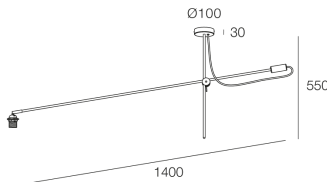

MISS PL

111601.02

novalux
ITALIAN LIGHTING DESIGN SINCE 1948

Features

Use: Indoor
Type of installation: CEILING MOUNTED
Colour: BLACK
L: 1400mm
H: 550mm
Made in: EU
Warranty: 5 years

Tech data

Insulation class: I
Supply voltage: 220-230V 50/60 Hz

Source

Socket: E27 (lamp not included)
Source power: MAX 25W LED

[MISS PL : View more product info](#)

Novalux S.r.l. via Marzabotto, 2 40050 Funo di Argelato (BO) Italy
Tel: +39 051 860558 · Fax +39 051 6647859 · Mail: info@novalux.it · VAT number 00536541204 · novalux.com
Company subject to the management and coordination by SLV GmbH