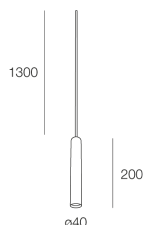

COLLINS SP

111801.24

novalux
ITALIAN LIGHTING DESIGN SINCE 1948

Features

Use: Indoor
Type of installation: SUSPENDED
Emission: DIRECT
Optics: SPOT
Colour: DARK GREY
H: 200mm
ø: 40mm
Made in: EU
Warranty: 5 years

Tech data

Insulation class: I
Supply voltage: 220-230V 50/60 Hz

Source

Socket: GU10 mini Ø35mm (lamp not included)
Source power: MAX 10W LED

[COLLINS SP: View more product info](#)

Novalux S.r.l. via Marzabotto, 2 40050 Funo di Argelato (BO) Italy
Tel: +39 051 860558 · Fax +39 051 6647859 · Mail: info@novalux.it · VAT number 00536541204 · novalux.com
Company subject to the management and coordination by SLV GmbH