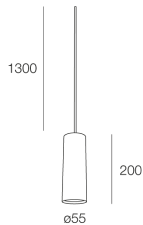

COLLINS SP

111803.16

novalux
ITALIAN LIGHTING DESIGN SINCE 1948

Features

Use: Indoor
Type of installation: SUSPENDED
Emission: DIRECT
Optics: SPOT
Colour: SATIN BRASS
H: 200mm
ø: 55mm
Made in: EU
Warranty: 5 years

Tech data

Insulation class: I
Supply voltage: 220-230V 50/60 Hz

Source

Socket: GU10 (lamp not included)
Source power: MAX 10W LED

[COLLINS SP: View more product info](#)

Novalux S.r.l. via Marzabotto, 2 40050 Funo di Argelato (BO) Italy
Tel: +39 051 860558 · Fax +39 051 6647859 · Mail: info@novalux.it · VAT number 00536541204 · novalux.com
Company subject to the management and coordination by SLV GmbH