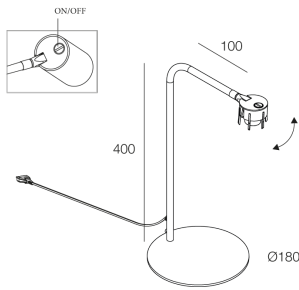

HONEY TL

112401.01

novalux
ITALIAN LIGHTING DESIGN SINCE 1948

Features

Use: Indoor
Type of installation: TABLE LAMP
Emission: ADJUSTABLE
Optics: SPOT
Colour: WHITE
H: 400mm
ø: 180 mm
Made in: EU
Warranty: 5 years

Tech data

Insulation class: I
Supply voltage: 220-230V 50/60 Hz

Source

Socket: GU10 (lamp not included)
Source power: MAX 10W LED

[HONEY TL : View more product info](#)

Novalux S.r.l. via Marzabotto, 2 40050 Funo di Argelato (BO) Italy
Tel: +39 051 860558 · Fax +39 051 6647859 · Mail: info@novalux.it · VAT number 00536541204 · novalux.com
Company subject to the management and coordination by SLV GmbH

CORPO X SPOT HONEY OTTONE SATINATO

112909.16