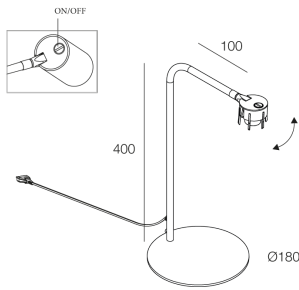

HONEY TL

112401.02

novalux
ITALIAN LIGHTING DESIGN SINCE 1948

Features

Use: Indoor
Type of installation: TABLE LAMP
Emission: ADJUSTABLE
Optics: SPOT
Colour: BLACK
H: 400mm
ø: 180 mm
Made in: EU
Warranty: 5 years

Tech data

Insulation class: I
Supply voltage: 220-230V 50/60 Hz

Source

Socket: GU10 (lamp not included)
Source power: MAX 10W LED

[HONEY TL : View more product info](#)

Novalux S.r.l. via Marzabotto, 2 40050 Funo di Argelato (BO) Italy
Tel: +39 051 860558 · Fax +39 051 6647859 · Mail: info@novalux.it · VAT number 00536541204 · novalux.com
Company subject to the management and coordination by SLV GmbH

CORPO X SPOT HONEY OTTONE SATINATO

112909.16