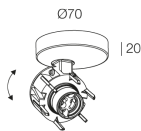

HONEY PL

112403.01

novalux
ITALIAN LIGHTING DESIGN SINCE 1948

Features

Use: Indoor
Type of installation: CEILING MOUNTED
Emission: ADJUSTABLE
Optics: SPOT
Colour: WHITE
H: 20mm
ø: 70 mm
Made in: EU
Warranty: 5 years

Tech data

Insulation class: I
Supply voltage: 220-230V 50/60 Hz

Source

Socket: GU10 (lamp not included)
Source power: MAX 10W LED

[HONEY PL: View more product info](#)

Novalux S.r.l. via Marzabotto, 2 40050 Funo di Argelato (BO) Italy
Tel: +39 051 860558 · Fax +39 051 6647859 · Mail: info@novalux.it · VAT number 00536541204 · novalux.com
Company subject to the management and coordination by SLV GmbH

This technical data sheet is owned by Novalux S.r.l., all rights reserved. Novalux S.r.l. reserves the right to make changes without prior notice.
Last update: 6/8/2025, 12:48:20