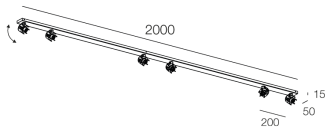

Features

Use: Indoor
Type of installation: CEILING MOUNTED
Emission: ADJUSTABLE
Optics: SPOT
Colour: BLACK
L: 2000mm
A: 50mm
H: 15mm
Made in: EU
Warranty: 5 years

Tech data

Insulation class: I
Supply voltage: 220-230V 50/60 Hz

Source

Socket: GU10 (lamp not included)
Source power: MAX 6x 10W LED

[HONEY PL: View more product info](#)

HONEY PL

112406.02

novalux
ITALIAN LIGHTING DESIGN SINCE 1948

SCREENS

DIFFUSORE D.55 OPALE X SPOT BI/NE/LG/DG