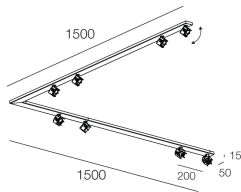

Features

Use: Indoor
Type of installation: CEILING MOUNTED
Emission: ADJUSTABLE
Optics: SPOT
Colour: WHITE
L: 1500x1500mm
A: 50mm
H: 15mm
Made in: EU
Warranty: 5 years

Tech data

Insulation class: I
Supply voltage: 220-230V 50/60 Hz

Source

Socket: GU10 (lamp not included)
Source power: MAX 8x 10W LED

[HONEY PL: View more product info](#)

HONEY PL

112407.01

novalux
ITALIAN LIGHTING DESIGN SINCE 1948

SCREENS

DIFFUSORE D.55 OPALE X SPOT BI/NE/LG/DG