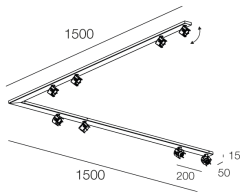

Features

Use: Indoor
Type of installation: CEILING MOUNTED
Emission: ADJUSTABLE
Optics: SPOT
Colour: BLACK
L: 1500x1500mm
A: 50mm
H: 15mm
Made in: EU
Warranty: 5 years

Tech data

Insulation class: I
Supply voltage: 220-230V 50/60 Hz

Source

Socket: GU10 (lamp not included)
Source power: MAX 8x 10W LED

[HONEY PL: View more product info](#)

HONEY PL

112407.02

novalux
ITALIAN LIGHTING DESIGN SINCE 1948

SCREENS

DIFFUSORE D.55 OPALE X SPOT BI/NE/LG/DG