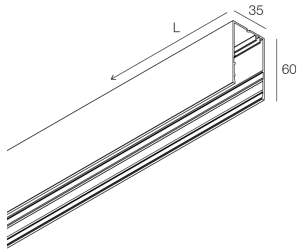

Novalux S.r.l. via Marzabotto, 2 40050 Funo di Argelato (BO) Italy
Tel: +39 051 860558 · Fax +39 051 6647859 · Mail: info@novalux.it · VAT number 00536541204 · novalux.com
Company subject to the management and coordination by SLV GmbH

This technical data sheet is owned by Novalux S.r.l., all rights reserved. Novalux S.r.l. reserves the right to make changes without prior notice.
Last update: 6/8/2025, 12:49:26