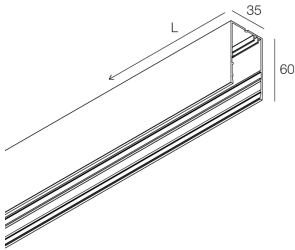

Novalux S.r.l. via Marzabotto, 2 40050 Funo di Argelato (BO) Italy
Tel: +39 051 860558 · Fax +39 051 6647859 · Mail: info@novalux.it · VAT number 00536541204 · novalux.com
Company subject to the management and coordination by SLV GmbH

This technical data sheet is owned by Novalux S.r.l., all rights reserved. Novalux S.r.l. reserves the right to make changes without prior notice.
Last update: 6/8/2025, 12:49:26