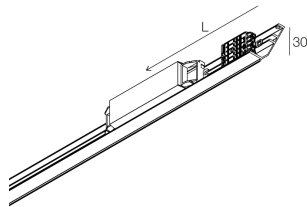

Compliance

CEI EN 60598-1:2021 + A11:2023, CEI EN 60598-2-1:2022

[HERO MINI: View more product info](#)

Novalux S.r.l. via Marzabotto, 2 40050 Funo di Argelato (BO) Italy
Tel: +39 051 860558 · Fax +39 051 6647859 · Mail: info@novalux.it · VAT number 00536541204 · novalux.com
Company subject to the management and coordination by SLV GmbH

This technical data sheet is owned by Novalux S.r.l., all rights reserved. Novalux S.r.l. reserves the right to make changes without prior notice.
Last update: 6/8/2025, 12:49:32