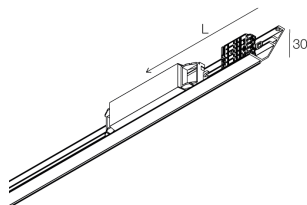

Compliance

CEI EN 60598-1:2021 + A11:2023, CEI EN 60598-2-1:2022

[View more product info](#)

Novalux S.r.l. via Marzabotto, 2 40050 Funo di Argelato (BO) Italy
Tel: +39 051 860558 · Fax +39 051 6647859 · Mail: info@novalux.it · VAT number 00536541204 · novalux.com
Company subject to the management and coordination by SLV GmbH

This technical data sheet is owned by Novalux S.r.l., all rights reserved. Novalux S.r.l. reserves the right to make changes without prior notice.
Last update: 14/11/2024, 18:22:33