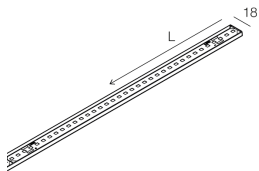

Novalux S.r.l. via Marzabotto, 2 40050 Funo di Argelato (BO) Italy
Tel: +39 051 860558 · Fax +39 051 6647859 · Mail: info@novalux.it · VAT number 00536541204 · novalux.com
Company subject to the management and coordination by SLV GmbH

This technical data sheet is owned by Novalux S.r.l., all rights reserved. Novalux S.r.l. reserves the right to make changes without prior notice.
Last update: 6/8/2025, 13:06:59