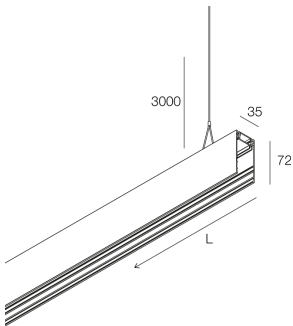

Novalux S.r.l. via Marzabotto, 2 40050 Funo di Argelato (BO) Italy
Tel: +39 051 860558 · Fax +39 051 6647859 · Mail: info@novalux.it · VAT number 00536541204 · novalux.com
Company subject to the management and coordination by SLV GmbH

This technical data sheet is owned by Novalux S.r.l., all rights reserved. Novalux S.r.l. reserves the right to make changes without prior notice.
Last update: 6/8/2025, 12:49:40