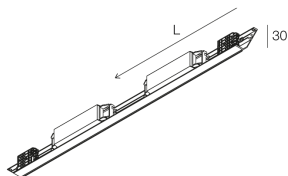

Novalux S.r.l. via Marzabotto, 2 40050 Funo di Argelato (BO) Italy
Tel: +39 051 860558 · Fax +39 051 6647859 · Mail: info@novalux.it · VAT number 00536541204 · novalux.com
Company subject to the management and coordination by SLV GmbH

This technical data sheet is owned by Novalux S.r.l., all rights reserved. Novalux S.r.l. reserves the right to make changes without prior notice.
Last update: 6/8/2025, 12:49:43