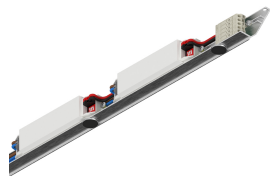

# HERO MINI B | CAOS B

113305.99

**novalux**  
ITALIAN LIGHTING DESIGN SINCE 1948

## Features

Use: Indoor  
Dimming: ON/OFF  
Emergency: NO  
L: 1172mm  
A: 30mm  
H: 35mm  
Made in: ITALY  
Warranty: 5 years