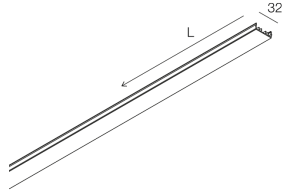

Features

Use: Indoor
Colour: CAFFE
L: 636mm
A: 32mm
H: 12mm
Made in: ITALY
Warranty: 5 years

Tech data

IP: 40